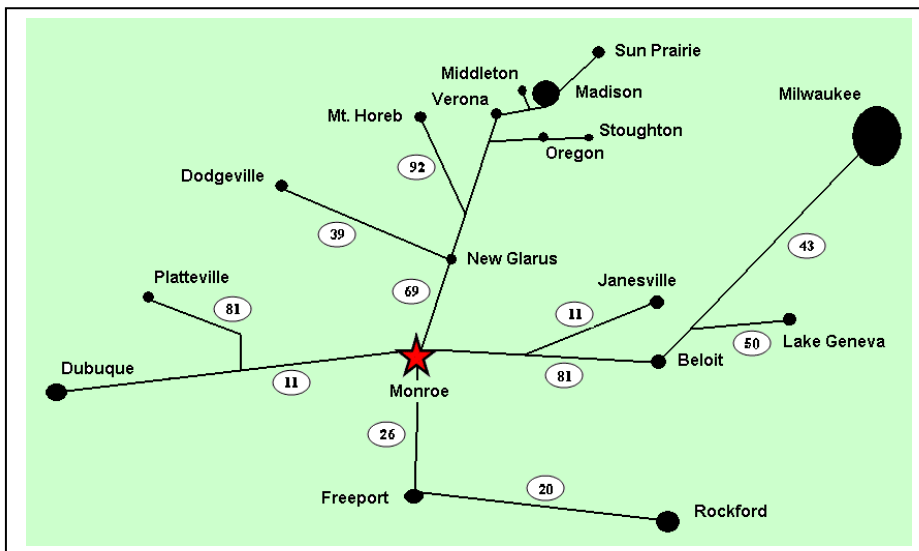

WOULD YOU LIKE MORE INFORMATION?

Visit our full-size display models in Monroe, WI. Stop by anytime Monday thru Friday between 8:00 AM and 5:00 PM. John or Steve would be happy to meet with you. Saturday mornings are also available by appointment only. We encourage you to make an appointment by calling 888-294-4647 so you can get all your questions answered while you browse our displays.

Our display is located at N3105 Aebly Road, the northwest corner of the intersection of Hwy 69 and Hwy 11 on the north side of Monroe. (See map below.)

If you would like to receive a brochure and price list in the mail, please call 888-294-4647 and provide your name, address, and telephone number. We will not call you without your permission and we do not sell mailing lists. You may also send your request via email to info@gazeboretreats.com.